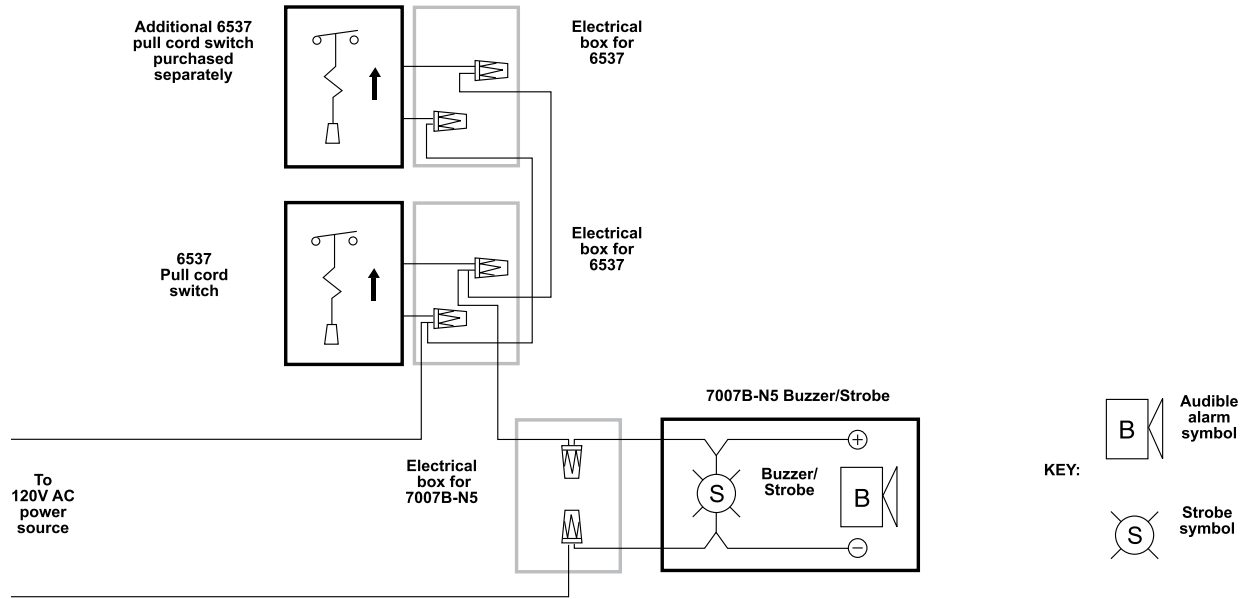

Call for Assistance Kits CFA Series

Technical Information

Connecting 7008B-N5 Call for Assistance Kit